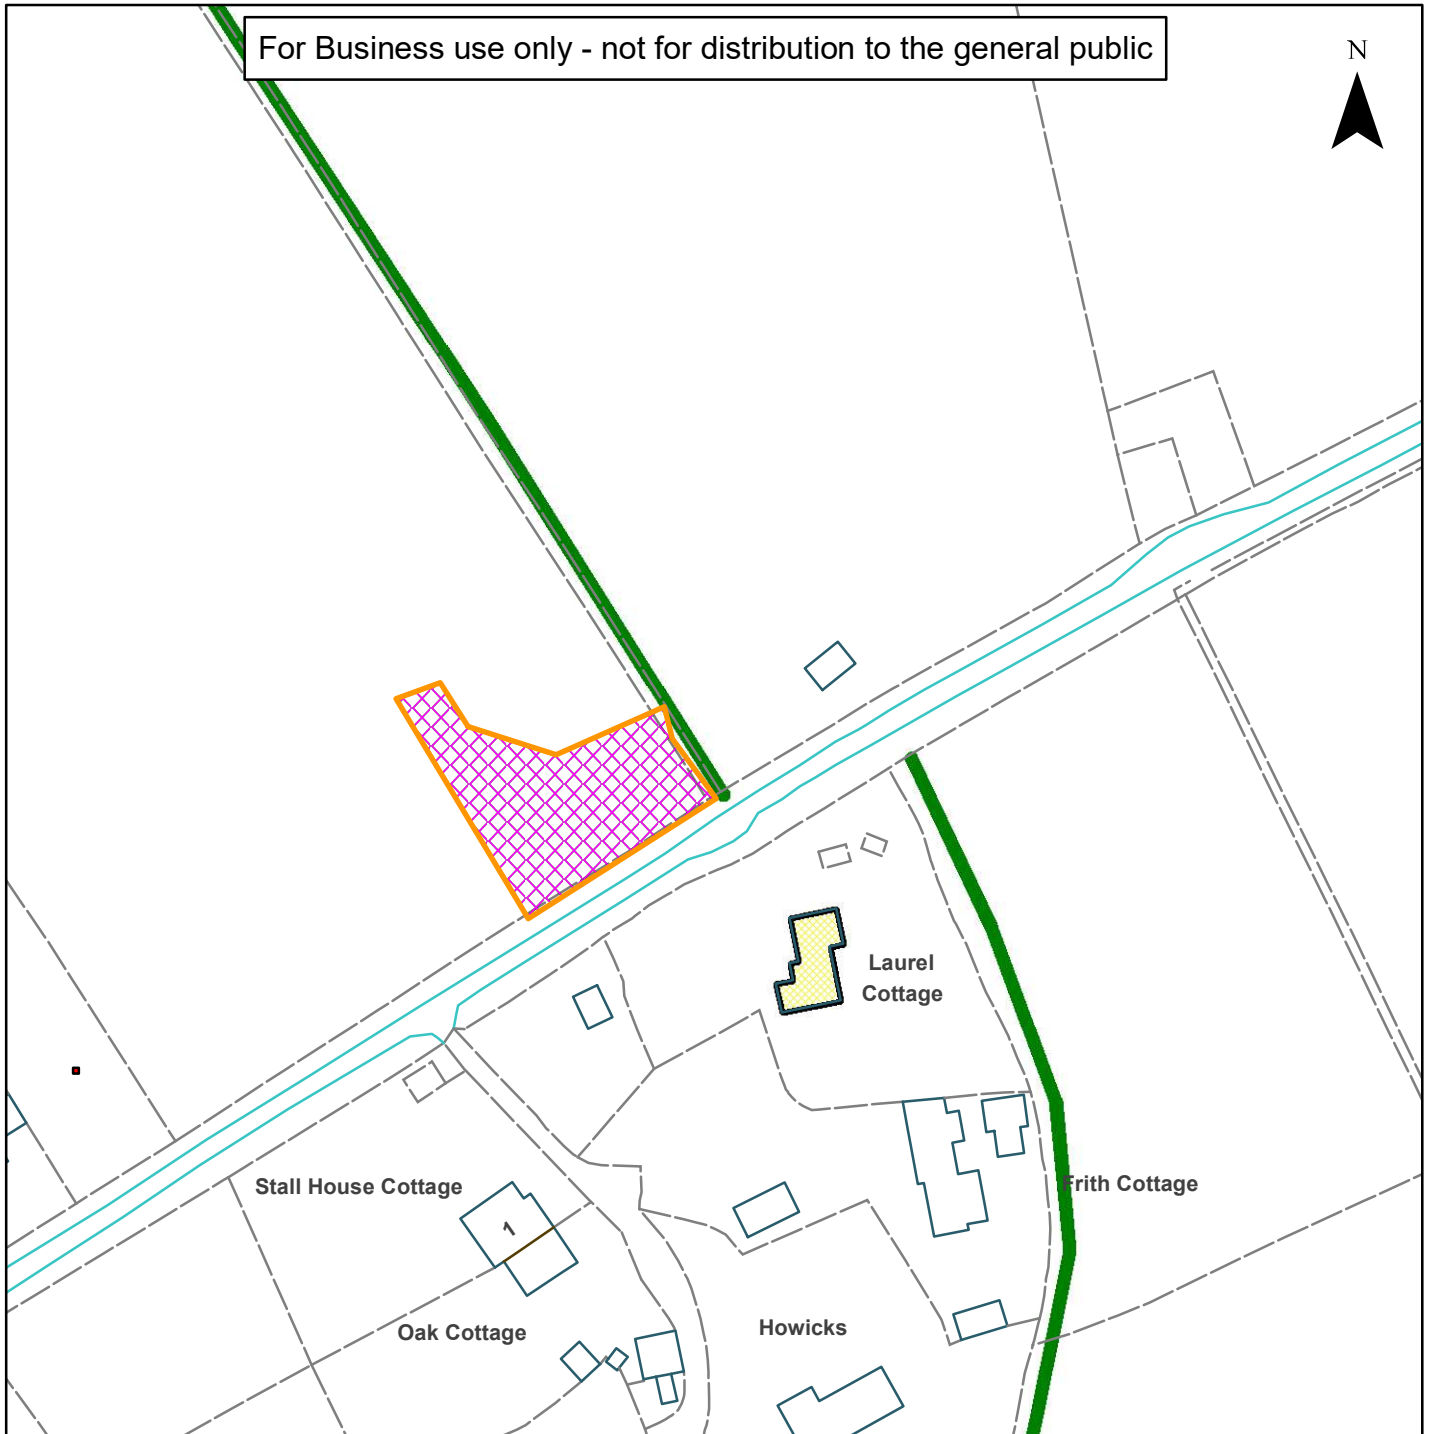

07) DC/23/0185

Horsham District Council

Peacocks Paddock Stall House Lane North Heath West Sussex
RH20 2HR

For Business use only - not for distribution to the general public

N

Scale: 1:1,250

Reproduced by permission of Ordnance Survey map on behalf of HMSO. © Crown copyright and database rights (2019).
Ordnance Survey Licence.100023865